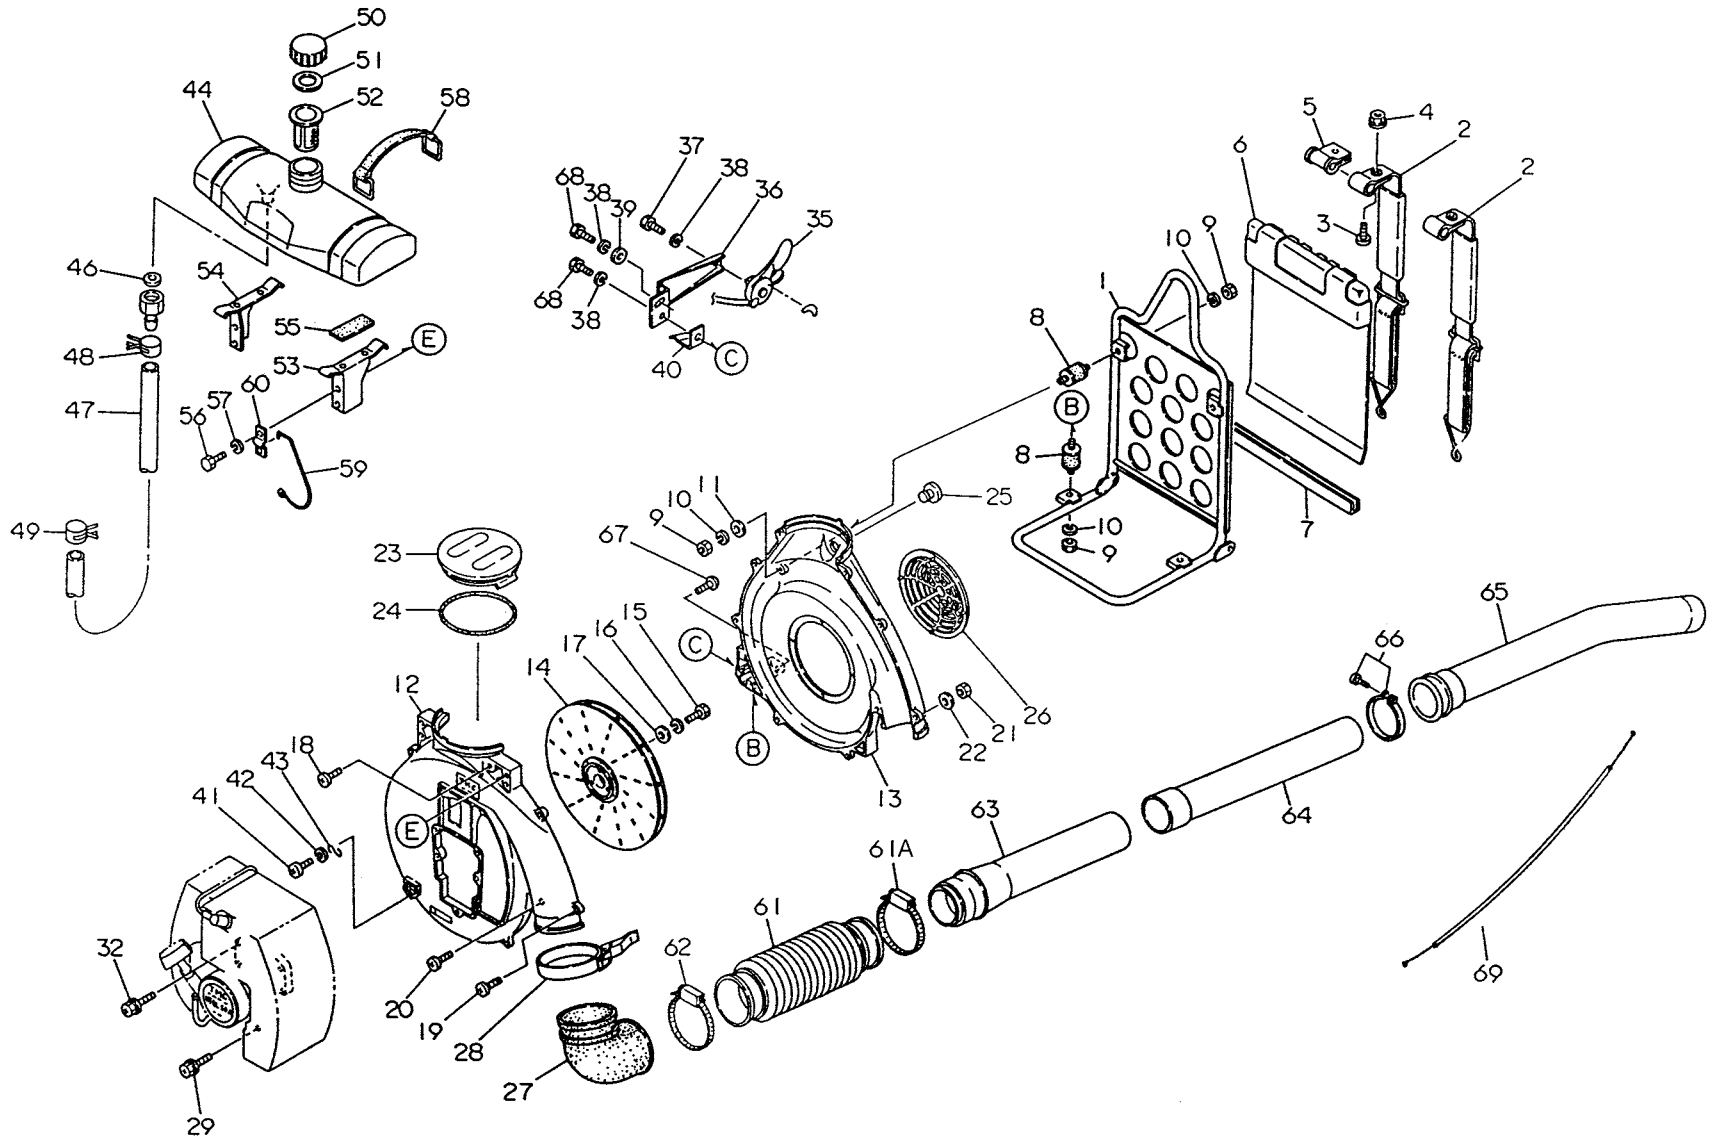

KTBL55TI

TA051M-EF70

BODY

KTBL55TI

TA051M-EF70

BODY

REF NO	PART NO	DESCRIPTION	QTY	NOTES
01	550001	FRAME-KNAPSACK	1	
02	550002B	STRAP-KNAPSACK (VINYL)	2	
03	KK3031	SCREW-TRUSS 6X15	2	
04	KK3032	NUT-SQUARE 6MM	2	
05	550009	REINFORCER	2	
06	550005	PAD-CUSHION	1	
07	360007	TRIM-CUSHION	1	
08	550008	CUSHION-RUBBER	4	
09	311B0600	NUT 6MM	8	
10	SW006	WASHER-SPRING 6MM	8	
11	FW006	WASHER 6MM	2	
12	550101	CASE-FAN A	1	
13	550102	CASE-FAN B	1	
14	550103	FAN	1	
15	B06X22	BOLT 6X22	4	
16	SW006	WASHER-SPRING 6MM	4	
17	FW006	WASHER 6MM	4	
18	S05X40	SCREW 5X40	2	
19	S05X20	SCREW 5X20	6	
20	TD24030	SCREW 5X30	1	
21	311B0500	NUT 5MM	6	
22	SFW005	WASHER 5MM	6	
23	550111	LID-FAN CASE	1	
24	550110	O-RING	1	
25	550109	CAP-BLIND 15MM	1	
26	550115	SCREEN-AIR SUCTION	1	
27	550137	PIPE-ELBOW	1	
28	550130	CLAMP-FLEX HOSE A	1	
29	B06X45	BOLT 6X45	2	
32	B06X30W	BOLT W/WASHERS 6X30	2	
35	KK3040	LEVER-THROTTLE	1	
36	550114	BRACKET-THROTTLE LEVER	1	
37	180B0612	BOLT 6X12	1	

BODY

REF NO	PART NO	DESCRIPTION	QTY	NOTES
38	SW006	WASHER-SPRING 6MM	3	
39	FW006	WASHER 6MM	1	
40	360137	STOPPER-LEVER	1	
41	214B0612	SCREW 6X12	1	
42	SW006	WASHER-SPRING 6MM	1	
43	550149	S HOOK-FUEL PIPE	1	
44	550138	TANK-FUEL	1	
46	KK3044	PACKING-NIPPLE	1	
47	KK3056A	FUEL LINE (PER FOOT)	1	
48	360125	CLIP-FUEL LINE	1	
49	560061	BAND-RETURN #11	1	
50	CT1012	CAP-FUEL TANK	1	
51	550140	GASKET-TANK CAP	1	
52	KT17059	STRAINER	1	
53	550107	BRACKET-TANK R	1	
54	550108	BRACKET-TANK L	1	
55	360131	CUSHION-TANK	2	
56	B06X15	BOLT 6X15	4	
57	SW006	WASHER-SPRING 6MM	4	
58	550142	STRAP-TANK	2	
59	550150	HOOK-HOSE	1	
60	550151	HOLDER-PIPE	1	
61	550129	PIPE-FLEX	1	
61A	560053	CLAMP-WIRE #83	1	
62	550131	CLAMP-FLEX HOSE B	1	
63	550132	PIPE-SWIVEL	1	
64	KK3078	PIPE-EXTENSION	1	
65	KK3079	PIPE-CURVED	1	
66	560056	CLAMP-CURVED PIPE	1	
67	S06X10	SCREW 6X10	1	
68	B06X14	BOLT 6X14	2	
69	550012	CABLE-THROTTLE	1