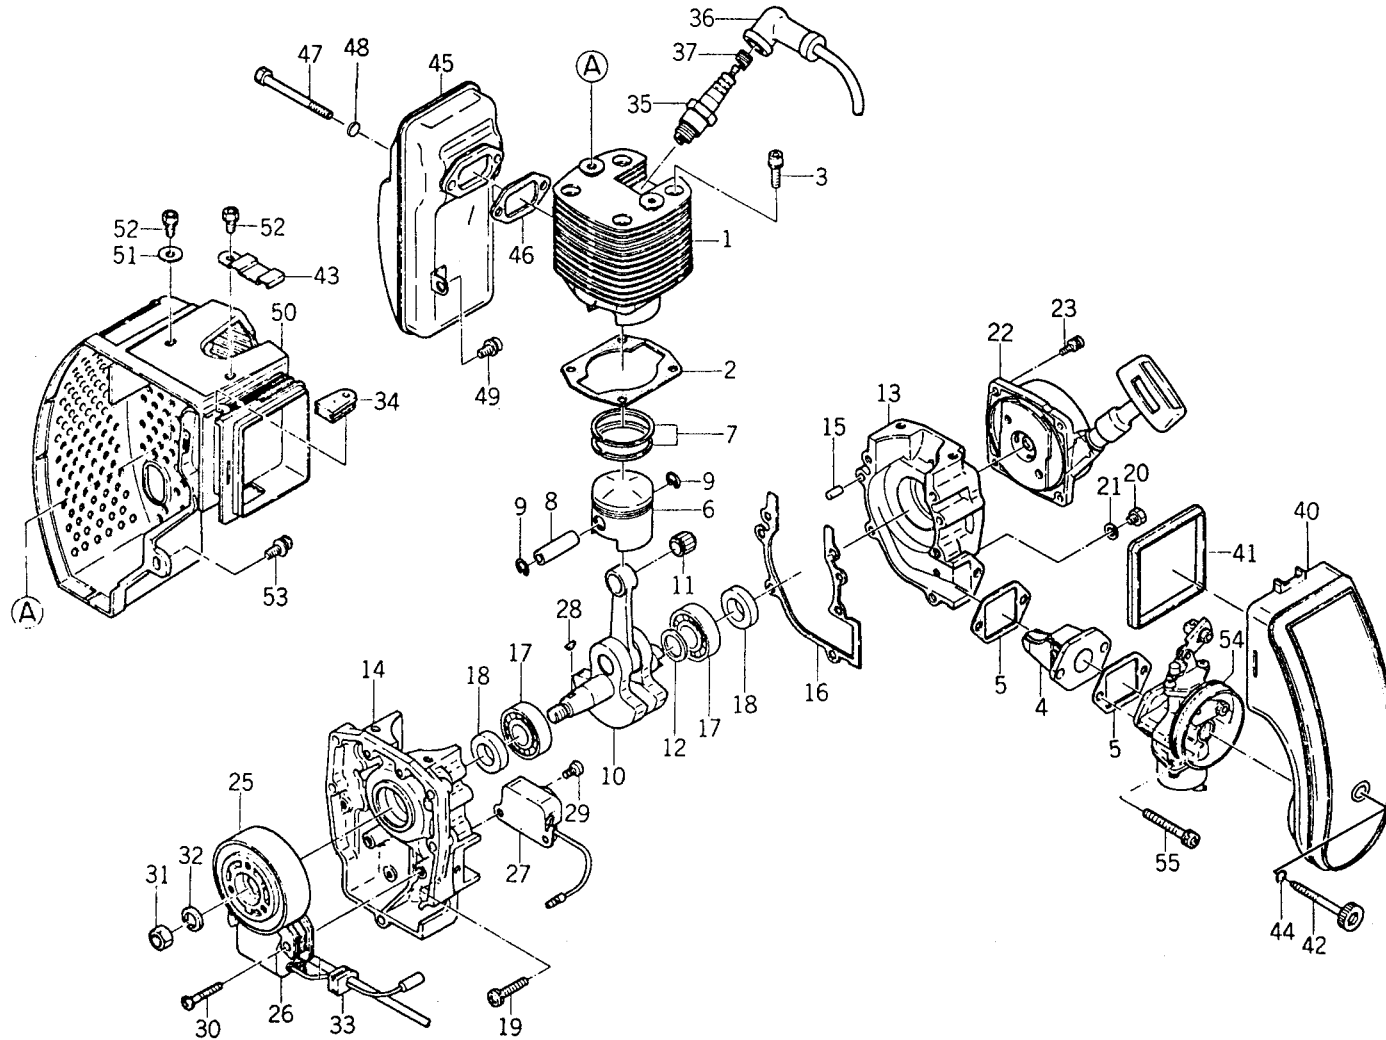

KTBL55TI

TA051M-EF70

ENGINE

REF NO	PART NO	DESCRIPTION	QTY	NOTES
01	TA51001	CYLINDER	1	
02	TA51002	GASKET-CYLINDER	1	
03	TA51003	BOLT-SPECIAL	4	
04	TA51004	REED VALVE ASSY	1	
05	TA51005	GASKET-CARBURETOR	2	
06	TA51006	PISTON	1	
07	TA51007	PISTON RING SET	1	
08	KT30207	PIN-PISTON	1	
09	KT30208	RING-SNAP	2	
10	TA51010	CRANKSHAFT ASSY	1	
11	KT30212A	BEARING-NEEDLE	1	
12	KT30601	SHIM A/B/C/D	A/R	
13	TA51013	CRANKCASE (RECOIL)	1	
14	TA51014	CRANKCASE (DRIVE)	1	
15	TD24029	PIN-DOWEL	1	
16	TA51016	GASKET-CRANKCASE	1	
17	BB6203	BEARING	2	
18	KT28061	SEAL-OIL	2	
19	232B0630	SCREW 6X30	5	
20	110B0608	BOLT 6X8	5	
21	TA51021	GASKET-DRAIN	5	
22	TA51022	RECOIL ASSY	1	
23	242B0416	SCREW 4X16	4	
25	TA51025	FLYWHEEL	1	
26	TA51026	COIL-IGNITION	1	
27	TA51027	IGNITER (OLD)	1	
27A	KT12M011B	IGNITER-FLAT TERMINAL	1	

ENGINE

REF NO	PART NO	DESCRIPTION	QTY	NOTES
27A-1	TA51027-01	BRACKET-IGNITER	1	
27A-2	TA51027-02	WIRE-LEAD	1	
28	KT12025	KEY	1	
29	214B0508A	SCREW 5X8	2	
30	214B0530	SCREW 5X30	1	
31	314B1000	NUT 10MM	1	
32	SW010	WASHER-SPRING 10MM	1	
33	TA51033	GROMMET	1	
34	TA51034	GROMMET	1	
35	B7S	SPARK PLUG-NGK	1	
36/37	KT12048	PLUG CAP ASSY	1	
40	TA51040	AIR CLEANER ASSY	1	
41	TA51041	GASKET-AIR CLEANER	1	
42	TA51042	BOLT-SPECIAL	1	
43	TA51043	HOLDER-AIR CLEANER	1	
44	TA51044	O-RING	1	
45	TA51045	MUFFLER	1	
46	TA51046	GASKET-MUFFLER	1	
47	TE56015	BOLT	2	
48	410B0600	WASHER 6MM	2	
49	242B0614	SCREW 6X14	1	
50	TA51050	COVER-CYLINDER	1	
51	TA51051	WASHER-SPECIAL 6MM	1	
52	TA51052	BOLT 6X12	2	
53	TA51053	SCREW 6X15	1	
54	TA51054	CARBURETOR ASSY	1	
55	233B0645	SCREW 6X45	2	

STARTER

REF NO	PART NO	DESCRIPTION	QTY	NOTES
01	TA51022-01	REEL	1	
02	TA51022-02	SPRING-RECOIL	1	
03	TA51022-03	PAWL-RECOIL	2	
04	TA51022-04	RETAINER-COVER	1	
05	TA51022-05	SPRING	1	
06	TA51022-06	SPRING-RETURN A	2	
07	TA51022-07	SCREW	1	
08	TA51022-08	HANDLE	1	
09	TA51022-09	ROPE	1	
10	TA51022-10	GUIDE-ROPE	1	
11	TA51022-11	CASE-RECOIL	1	
	TA51022	RECOIL ASSY	1	